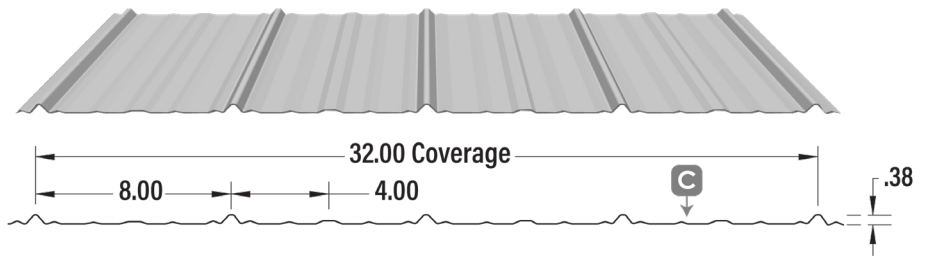

LARGE TAB CLOSURE 32"
\$ EACH

SMALL TAB CLOSURE 32"
\$ EACH

UNIV. EXPANDED CLOSURE 1"
20' ROLL \$ EACH

MONGOOSE VENTED
CLOSURE 11" x 20' ROLL
\$ PER ROLL

BUTYL SEALER TAPE 45'
\$ PER ROLL

FASTENERS PER THOUSAND
#10 x 1" GALV. \$
#10 x 1" COL. \$
#10 x 1.5" GALV. \$
#10 x 1.5" COL. \$
#14 x 1.25" GALV. \$
#14 x 1.25" COL. \$
#14 x 7/8" STITCH GAL. . . . \$
#14 x 7/8" STITCH COL. . . . \$

CUT CHARGE UNDER 3'
\$ EACH

MIN. LENGTH 6"

WEATHERSHIELD 1

29 GAUGE SMP STOCK COLORS (SEE NET PRICE PAGE)

White White	Stone Grey	Dark Brown	Turquoise
Brite White	Regent Grey	Tan	Slate Blue
Bone White	Charcoal Grey	Ivory	Heron Blue
Brite Red	Iron Ore	Buckskin	Royal Blue
Dark Red	Black	Deep Water Green	Sapphire Blue
Tile Red	Black Coffee	Melchers Green	Sportsman Yellow
Burgundy	Metro Brown	Brite Green	Gold