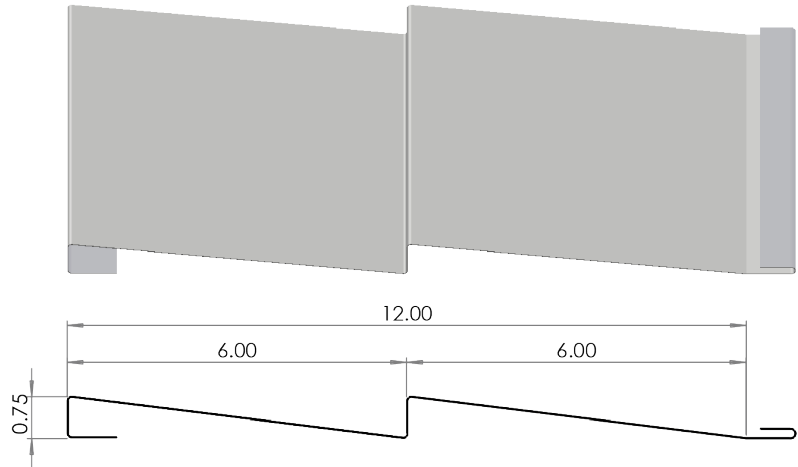

ACCESSORIES

BERMUDA CLIP

FASTENERS PER THOUSAND

- #10 x 1" ACQ PANHEAD QUAD DRIVE
- #10 x 1" PANHEAD SELF DRILLER
- #10 x 1" COLOR
- #10 x 1.5" COLOR
- #14 x 1.25" COLOR
- #14 x 7/8" STITCH COLOR

LENGTH: MAX 26'

OIL-CANNING IS A PHENOMENON THAT CAN OCCUR ON FLAT METAL AND IS NOT A JUST CAUSE FOR MATERIAL REJECTION.

CONSULT YOUR SALES REP FOR BEST INSTALLATION PRACTICES

NOTE:

LAP SIDING LENGTHS MUST BE ORDERED IN MULTIPLES OF 3.

26 GAUGE SMP STOCK COLORS (SEE NET PRICE PAGE)

White White	Dark Red	Black	Melchers Green
Brite White	Tile Red	Black Coffee	Slate Blue
Polar White	Stone Grey	Metro Brown	Heron Blue
Bone White	Regent Grey	Dark Brown	
Surf White	Charcoal Grey	Tan	
Brite Red	Iron Ore	Buckskin	

26 GAUGE PVDF STOCK COLORS (SEE NET PRICE PAGE)

Tahoe Blue	Weathered Copper	Weathered Zinc
Dark Green	Terra Cotta	Silver Metallic
Dark Bronze	Colonial Red	Copper Penny

24 GAUGE SMP STOCK COLORS (SEE NET PRICE PAGE)

White White	Brite Red	Black	Heron Blue
Brite White	Dark Red	Black Coffee	International Orange
Polar White	Tile Red	Metro Brown	Gold
Cambridge White	Stone Grey	Dark Brown	
Bone White	Regent Grey	Tan	
Surf White	Charcoal Grey	Melchers Green	
Antique Linen	Iron Ore	Slate Blue	

24 GAUGE PVDF COLORS (SEE NET PRICE PAGE, CALL FOR COLOR AVAILABILITY)

Low Gloss Black	Forest Green	Parchment	Slate Grey
Bronze	Hartford Green	Regal Blue	Terra Cotta
Champagne Metallic	Hemlock Green	Regal White	Twilight Blue
Colonial Red	Mocha	Retro Red	Weathered Copper
Copper Penny	Old Town Grey	Sierra Tan	Weathered Zinc
Dark Bronze	Old Zinc Grey	Silver Metallic	

24 GAUGE PRINTECH COLORS (SEE NET PRICE PAGE, CALL FOR AVAILABILITY)

Acorn	Canyon	Frontier	Mesquite
Aged Copper	Concrete	Gunstock	Ponderosa
Ashwood	Corten	Home Stead	Rustic Red
Autumn	Dark Zinc	Knotty Pine	Saddle
Barn Board	Durango	Light Pine	Wagonwood
Birch	Espresso	Light Zinc	

22 GAUGE SMP/PVDF COLORS (CALL FOR COLOR AVAILABILITY)

OTHER COLORS AVAILABLE UPON REQUEST. ADDITIONAL COLORS NOT LISTED ARE SUBJECT TO PREMIUM PRICING.

VISIT ONLINE COLOR CATALOGUE.

TERMS NET 30 DAYS. PRICES SUBJECT TO CHANGE WITHOUT NOTICE.