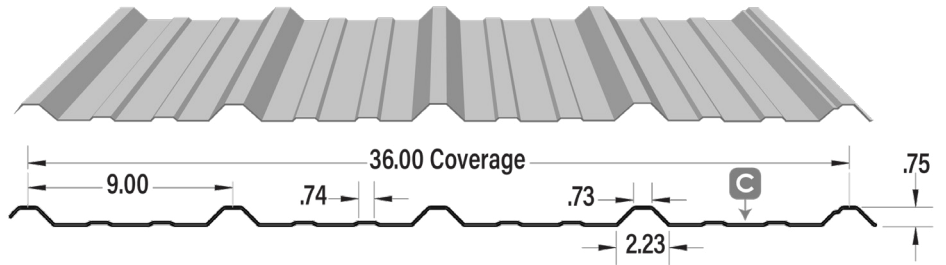

DURACLAD

29 GAUGE SMP STOCK COLORS (SEE NET PRICE PAGE)

White White	Burgundy	Black Coffee	Deep Water Green
Brite White	Stone Grey	Metro Brown	Melchers Green
Bone White	Regent Grey	Dark Brown	Turquoise
Brite Red	Charcoal Grey	Tan	Slate Blue
Dark Red	Iron Ore	Ivory	Heron Blue
Tile Red	Black	Buckskin	Royal Blue
			Sapphire Blue

Dark Bronze/Charcoal Grey

26 GAUGE SMP STOCK COLORS (SEE NET PRICE PAGE)

White White	Tile Red	Black Coffee	Slate Blue
Brite White	Stone Grey	Metro Brown	Heron Blue
Bone White	Regent Grey	Dark Brown	International Orange
Brite Red	Charcoal Grey	Tan	
Dark Red	Black	Melchers Green	

26 GAUGE PVDF STOCK COLORS (SEE NET PRICE PAGE)

Tahoe Blue	Weathered Copper	Weathered Zinc
Dark Green	Terra Cotta	Silver Metallic
Dark Bronze	Colonial Red	Copper Penny

24 GAUGE SMP STOCK COLORS (SEE NET PRICE PAGE)

White White	Dark Red	Black Coffee	Heron Blue
Brite White	Tile Red	Metro Brown	International Orange
Polar White	Stone Grey	Dark Brown	Gold
Bone White	Regent Grey	Tan	
Antique Linen	Charcoal Grey	Melchers Green	
Brite Red	Black	Slate Blue	

24 GAUGE PVDF COLORS (SEE NET PRICE PAGE, CALL FOR COLOR AVAILABILITY)

Low Gloss Black	Forest Green	Parchment	Slate Grey
Bronze	Hartford Green	Regal Blue	Terra Cotta
Champagne Metallic	Hemlock Green	Regal White	Twilight Blue
Colonial Red	Mocha	Retro Red	Weathered Copper
Copper Penny	Old Town Grey	Sierra Tan	Weathered Zinc
Dark Bronze	Old Zinc Grey	Silver Metallic	

PLAIN/INTERIOR STOCK (SEE NET PRICE PAGE)

29 Gauge Interior Liner Panel (Brite White)	26 Gauge Galvanized/Galvalume
29 Gauge Galvanized/Galvalume	24 Gauge Galvalume

OTHER COLORS AVAILABLE UPON REQUEST. ADDITIONAL COLORS NOT LISTED ARE SUBJECT TO PREMIUM PRICING.
VISIT ONLINE COLOR CATALOGUE.
TERMS Net 30 Days. Prices subject to change without notice.

www.westform.com