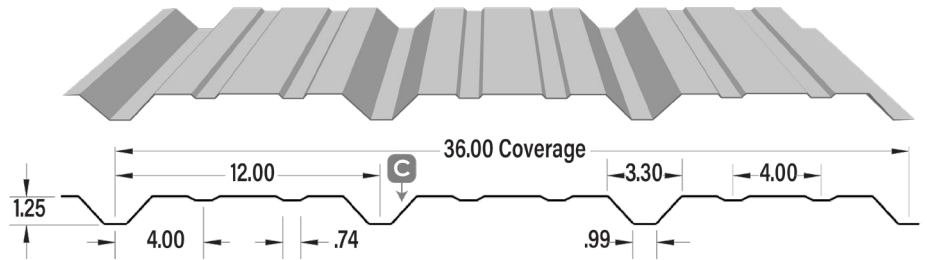

SMALL TAB CLOSURE 36" \$ EACH

UNIV. EXPANDED CLOSURE 1.75"
13' ROLL \$ EACH

PROFILE VENTED
CLOSURE 3" x 25' ROLL \$ PER ROLL

BUTYL SEALER TAPE 45' \$ PER ROLL

FASTENERS PER THOUSAND
#10 x 1" GALV. \$
#10 x 1" COL. \$
#10 x 1.5" GALV. \$
#10 x 1.5" COL. \$
#14 x 1.25" GALV. \$
#14 x 1.25" COL. \$
#14 x 7/8" STITCH GAL. \$
#14 x 7/8" STITCH COL. \$

CUT CHARGE UNDER 3' \$ EACH

MIN. LENGTH 6"

WF-12-36R

26 GAUGE SMP STOCK COLORS (SEE NET PRICE PAGE)

White White	Tile Red	Black Coffee	Slate Blue
Brite White	Stone Grey	Metro Brown	Heron Blue
Bone White	Regent Grey	Dark Brown	International Orange
Brite Red	Charcoal Grey	Tan	
Dark Red	Black	Melchers Green	