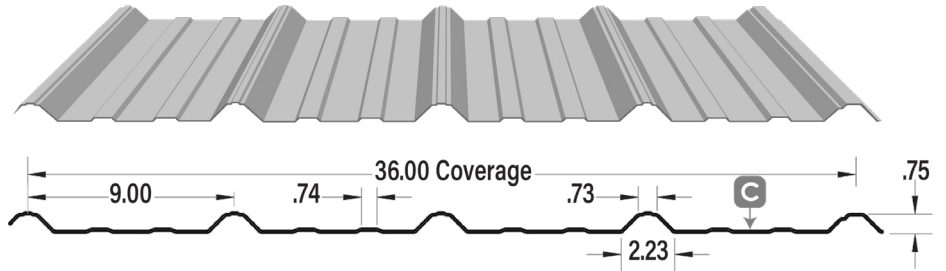

LARGE TAB CLOSURE 36"
\$ EACH

SMALL TAB CLOSURE 36"
\$ EACH

UNIV. EXPANDED CLOSURE 1"
20' ROLL \$ EACH

PROFILE VENTED
CLOSURE 3" x 25' ROLL
\$ PER ROLL

BUTYL SEALER TAPE 45'
\$ PER ROLL

FASTENERS PER THOUSAND
#10 x 1" GALV. \$
#10 x 1" COL. \$
#10 x 1.5" GALV. \$
#10 x 1.5" COL. \$
#14 x 1.25" GALV. \$
#14 x 1.25" COL. \$
#14 x 7/8" STITCH GAL. . . . \$
#14 x 7/8" STITCH COL. . . . \$

CUT CHARGE UNDER 3'
\$ EACH

MIN. LENGTH 6"

ALLCLAD

29 GAUGE SMP STOCK COLORS (SEE NET PRICE PAGE)

White White	Burgundy	Black Coffee	Deep Water Green
Brite White	Stone Grey	Metro Brown	Melchers Green
Bone White	Regent Grey	Dark Brown	Turquoise
Brite Red	Charcoal Grey	Tan	Slate Blue
Dark Red	Iron Ore	Ivory	Heron Blue
Tile Red	Black	Buckskin	Royal Blue
			Sapphire Blue