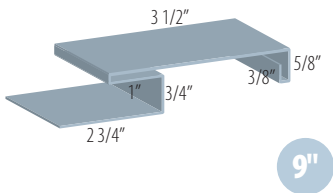

RECOMMENDED FLASHINGS

WALL BASE
PBDC

HEADER
PBHD

J TRIM
PBJT

WALL TRANSITION
PBWT

OUTSIDE CORNER POST
PBOCP

INSIDE CORNER POST
PBICP

JAMB HEADER
PBJHD

JAMB EDGE
PBJED

BATTEN TRIM
PBBT

DIVIDER
PBD

L TRIM
PBLT

WALL TO SOFFIT
PBWTS

FLUSH FASCIA
PBFF

DROP FASCIA
PBDF

Z BAR
PBZ

6"

9"

12"

15"

18"

EZLOK CORNERS

EZLOK J TRIMS

EZLOK T TRIMS