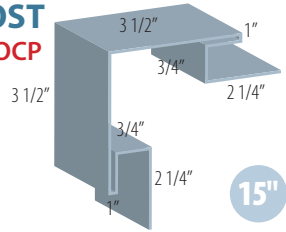

RECOMMENDED FLASHINGS

WALL BASE
PBDC

HEADER
PBHD

J TRIM
PBJT

WALL TRANSITION
PBWT

OUTSIDE CORNER POST
PBOCP

INSIDE CORNER POST
PBICP

JAMB HEADER
PBJHD

JAMB EDGE
PBJED

BATTEN TRIM
PBBT

DIVIDER
PBD

L TRIM
PBLT

WALL TO SOFFIT
PBWTS

FLUSH FASCIA
PBFF

DROP FASCIA
PBDF

Z BAR
PBZ

6"

9"

12"

15"

18"

EZLOK CORNERS

EZLOK J TRIMS

EZLOK T TRIMS