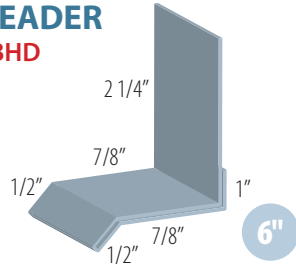

RECOMMENDED FLASHINGS

WALL BASE
PBDC

HEADER
PBHD

J TRIM
PBJT

WALL TRANSITION
PBWT

OUTSIDE CORNER POST
PBOCP

INSIDE CORNER POST
PBICP

JAMB HEADER
PBJHD

JAMB EDGE
PBJED

BATTEN TRIM
PBBT

DIVIDER
PBD

L TRIM
PBLT

WALL TO SOFFIT
PBWTS

FLUSH FASCIA
PBFF

DROP FASCIA
PBDF

Z BAR
PBZ