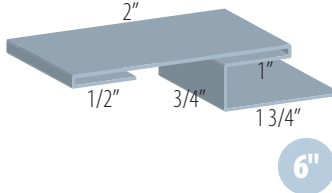

RECOMMENDED FLASHINGS

WALL BASE
PBDC

HEADER
PBHD

J TRIM
PBJT

WALL TRANSITION
PBWT

OUTSIDE CORNER POST
PBOCP

INSIDE CORNER POST
PBICP

JAMB HEADER
PBJHD

JAMB EDGE
PBJED

BATTEN TRIM
PBBT

DIVIDER
PBD

L TRIM
PBLT

WALL TO SOFFIT
PBWTS

FLUSH FASCIA
PBFF

DROP FASCIA
PBDF

Z BAR
PBZ

6"

9"

12"

15"

18"

EZLOK CORNERS

EZLOK J TRIMS

EZLOK T TRIMS