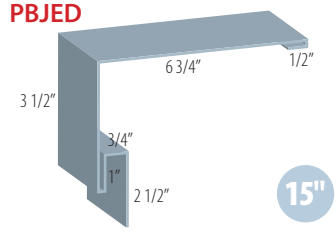

RECOMMENDED FLASHINGS

WALL BASE
PBDC

HEADER
PBHD

J TRIM
PBJT

WALL TRANSITION
PBWT

OUTSIDE CORNER POST
PBOCP

INSIDE CORNER POST
PBICP

JAMB HEADER
PBJHD

JAMB EDGE
PBJED

BATTEN TRIM
PBBT

DIVIDER
PBD

L TRIM
PBLT

WALL TO SOFFIT
PBWTS

FLUSH FASCIA
PBFF

DROP FASCIA
PBDF

Z BAR
PBZ