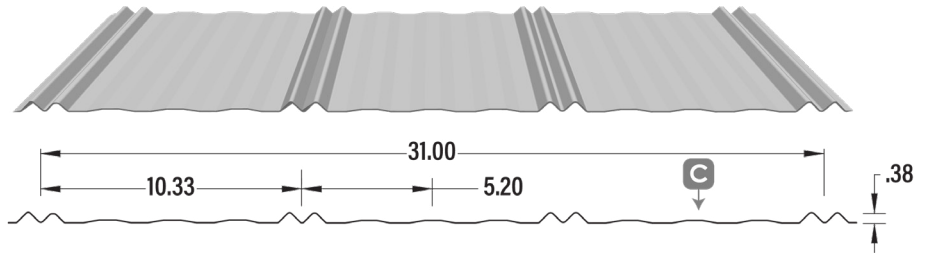

LARGE TAB CLOSURE 31"
\$ EACH

SMALL TAB CLOSURE 31"
\$ EACH

UNIV. EXPANDED CLOSURE 1"
20' ROLL \$ EACH

MONGOOSE VENTED
CLOSURE 11" x 20' ROLL
\$ PER ROLL

BUTYL SEALER TAPE 45'
\$ PER ROLL

FASTENERS PER THOUSAND
#10 x 1" GALV. \$
#10 x 1" COL. \$
#10 x 1.5" GALV. \$
#10 x 1.5" COL. \$
#14 x 1.25" GALV. \$
#14 x 1.25" COL. \$
#14 x 7/8" STITCH GAL. . . . \$
#14 x 7/8" STITCH COL. . . . \$

CUT CHARGE UNDER 3'
\$ EACH

MIN. LENGTH 6"

WEATHERSHIELD 2

29 GAUGE SMP STOCK COLORS (SEE NET PRICE PAGE)

White White	Stone Grey	Dark Brown	Turquoise
Brite White	Regent Grey	Tan	Slate Blue
Bone White	Charcoal Grey	Ivory	Heron Blue
Brite Red	Iron Ore	Buckskin	Royal Blue
Dark Red	Black	Deep Water Green	Sapphire Blue
Tile Red	Black Coffee	Melchers Green	Sportsman Yellow
Burgundy	Metro Brown	Brite Green	Gold