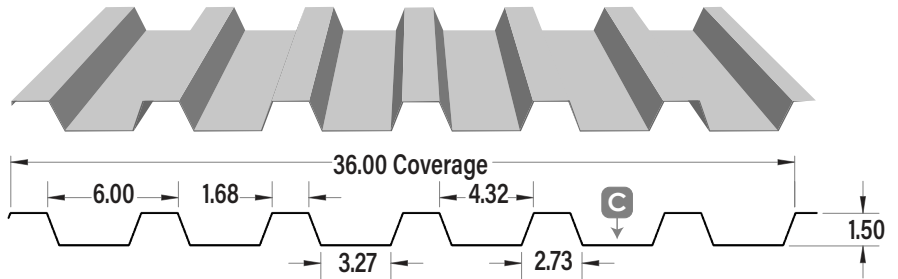

#14 x 7/8" STITCH GAL. \$

#14 x 7/8" STITCH COL. \$

CUT CHARGE UNDER 3'

\$ EACH

MIN. LENGTH 6"

WF-636R

26 GAUGE SMP STOCK COLORS (SEE NET PRICE PAGE)

White White	Tile Red	Black	Buckskin
Brite White	Stone Grey	Black Coffee	Melchers Green
Bone White	Regent Grey	Metro Brown	Slate Blue
Brite Red	Charcoal Grey	Dark Brown	Heron Blue
Dark Red	Iron Ore	Tan	