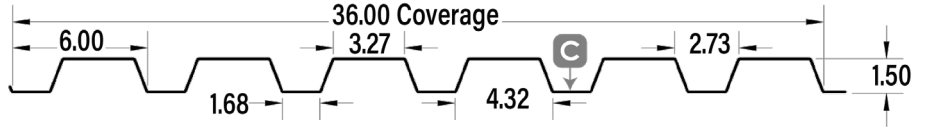

WF-636 WALL

26 GAUGE SMP STOCK COLORS (SEE NET PRICE PAGE)

White White	Tile Red	Black	Buckskin
Brite White	Stone Grey	Black Coffee	Melchers Green
Bone White	Regent Grey	Metro Brown	Slate Blue
Brite Red	Charcoal Grey	Dark Brown	Heron Blue
Dark Red	Iron Ore	Tan	

26 GAUGE PVDF STOCK COLORS (SEE NET PRICE PAGE)

Tahoe Blue	Weathered Copper	Weathered Zinc
Dark Green	Terra Cotta	Silver Metallic
Dark Bronze	Colonial Red	Copper Penny

24 GAUGE SMP STOCK COLORS (SEE NET PRICE PAGE)

White White	Brite Red	Black	Slate Blue
Brite White	Dark Red	Black Coffee	Heron Blue
Polar White	Tile Red	Metro Brown	International Orange
Cambridge White	Stone Grey	Dark Brown	Gold
Bone White	Regent Grey	Tan	
Antique Linen	Charcoal Grey	Melchers Green	

24 GAUGE PVDF COLORS (SEE NET PRICE PAGE, CALL FOR COLOR AVAILABILITY)

Low Gloss Black	Forest Green	Parchment	Slate Grey
Bronze	Hartford Green	Regal Blue	Terra Cotta
Champagne Metallic	Hemlock Green	Regal White	Twilight Blue
Colonial Red	Mocha	Retro Red	Weathered Copper
Copper Penny	Old Town Grey	Sierra Tan	Weathered Zinc
Dark Bronze	Old Zinc Grey	Silver Metallic	

22 GAUGE SMP COLORS (SEE NET PRICE PAGE, CALL FOR COLOR AVAILABILITY)

White White	Bone White	Charcoal Grey	Tan
Polar White	Stone Grey	Black	Iron Ore
Cambridge White	Regent Grey	Metro Brown	Cashmere

22 GAUGE PVDF COLORS (SEE NET PRICE PAGE, CALL FOR COLOR AVAILABILITY)

Low Gloss Black	Forest Green	Regal Blue	Terra Cotta
Colonial Red	Old Town Grey	Regal White	Twilight Blue
Copper Penny	Old Zinc Grey	Silver Metallic	Weathered Copper
Dark Bronze	Parchment	Slate Grey	Weathered Zinc

PLAIN STOCK (SEE NET PRICE PAGE)

26 Gauge Galvanized/Galvalume	22 Gauge Galvanized/Galvalume
24 Gauge Galvanized/Galvalume	22 Gauge Weathering Steel A606

OTHER COLORS AVAILABLE UPON REQUEST. ADDITIONAL COLORS NOT LISTED ARE SUBJECT TO PREMIUM PRICING.

VISIT ONLINE COLOR CATALOGUE.

TERMS Net 30 Days. Prices subject to change without notice.

www.westform.com