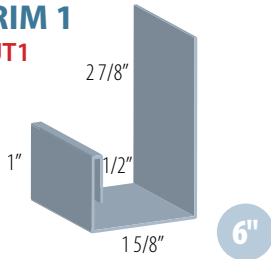

RECOMMENDED FLASHINGS

Flashings will be 4/12 pitch unless otherwise specified

Width	Galva/lume 26 Gauge	SMP 26 Gauge	PVDF 26 Gauge	SMP 24 Gauge	Galva/lume 24 Gauge	PVDF 24 Gauge

- 4"
- 6"
- 9"
- 12"
- 15"
- 18"
- 24"
- 30"
- 36"

Contact Your Local

Distributor for Pricing