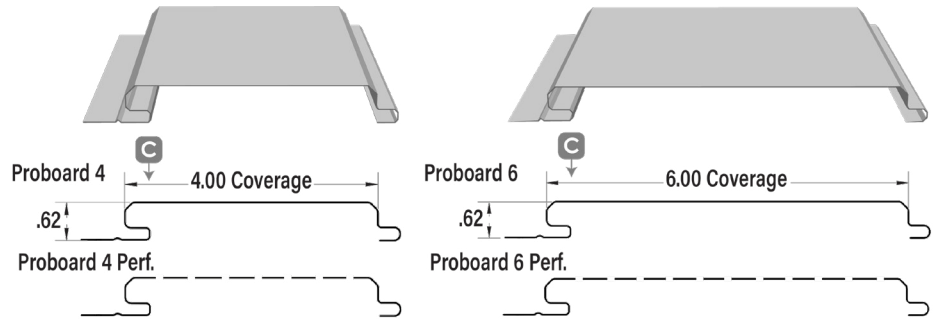

#10 x 1" PANHEAD \$

#14 x 7/8" STITCH GAL. \$

#14 x 7/8" STITCH COL. \$

MIN. LENGTH 5'

OIL-CANNING IS A PHENOMENON THAT CAN OCCUR ON FLAT METAL AND IS NOT A JUST CAUSE FOR MATERIAL REJECTION.

CONSULT YOUR SALES REP FOR BEST INSTALLATION PRACTICES

Z BAR PANEL SUPPORT IS RECOMMENDED FOR ALL PB WALL APPLICATIONS

REVEAL STRIP AVAILABLE FOR PB

PROBOARD 4" & 6"

24 GAUGE SMP STOCK COLORS (SEE NET PRICE PAGE)

White White	Brite Red	Black	Slate Blue
Brite White	Dark Red	Black Coffee	Heron Blue
Polar White	Tile Red	Metro Brown	International Orange
Cambridge White	Stone Grey	Dark Brown	Gold
Bone White	Regent Grey	Tan	
Antique Linen	Charcoal Grey	Melchers Green	