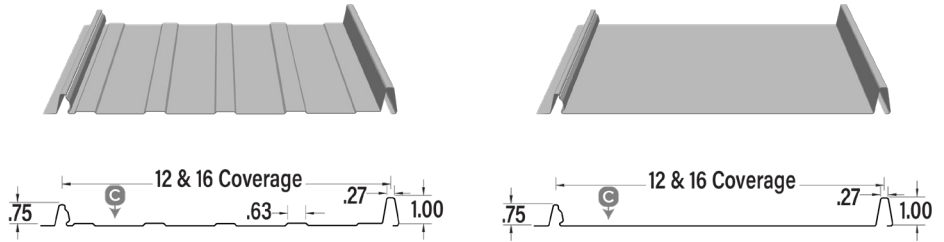

PROLOK 12 & 16

MAY, 2024

ACCESSORIES

STORMTREAD XW SYNTHETIC
ROOF UNDERLAYMENT
1000 SQ. FT.

$ PER ROLL

SAHARA BREATHABLE SYN-
THETIC ROOF UNDERLAYMENT
1000 SQ. FT.

$ PER ROLL

LAPLOCK PSU HT ROOF
UNDERLAYMENT
200 SQ. FT.

$ PER ROLL

Z BAR TRIM SUPPORT 22GA 10'

$ EACH

PROLOK 12/36" 16/32"
LARGE TAB CLOSURE

$ EACH

UNIV. EXPANDED CLOSURE
1"x20' ROLL

$ EACH

PROFILE VENTED
CLOSURE 3" x 25' ROLL

$ PER ROLL

PROFILE VENT CLIP

$ EACH

BUTYL SEALER TAPE 45'

$ PER ROLL

FASTENERS PER THOUSAND

#10 x 1" PANHEAD/WAFER

QUAD DRIVE. . . . . $

#10 x 1" PANHEAD

SELF DRILLER. . . . . $

#10 x 1" GALV. . . . . $

#10 x 1" COL. . . . . $

#14 x 7/8" STITCH GAL. . . $

#14 x 7/8" STITCH COL. . . $

STANDARD LENGTHS 5'2" - 40'

**OIL-CANNING IS A
PHENOMENON THAT CAN OCCUR
ON FLAT METAL AND IS NOT
A JUST CAUSE FOR MATERIAL
REJECTION**

STANDARD PROFILE WEIGHTS:

PROLOK 12

26ga - 1.08 lbs. / LINEAL FT.

24ga - 1.33 lbs. / LINEAL FT.

PROLOK 16

26ga - 1.40 lbs. / LINEAL FT.

24ga - 1.71 lbs. / LINEAL FT.

SMP COLORS & GAUGES (SEE NET PRICE PAGE)

Polar White - 26, 24	Cashmere - 26, 24	Slate Blue - 26, 24
Cambridge White - 26, 24	Antique Linen - 26, 24	Sapphire Blue - 26, 24
White White - 26, 24	Wicker - 26, 24	Mist Green - 26, 24
Brite White - 26, 24	Briarwood Tan - 26, 24	Sage Green - 26, 24
Bone White - 26, 24	Tan - 26, 24	Turquoise - 26
Surf White - 26, 24	Buckskin - 26	Pacific Turquoise - 26, 24
Stone Grey - 26, 24	Gold - 26, 24	Deep Water Green - 26, 24
Regent Grey - 26, 24	Sportsman Yellow - N/A	Forest Green - 26, 24
Pebblestone - 26	Brite Red - 26, 24	Spruce Green - 24
Charcoal Grey - 26, 24	Dark Red - 26, 24	Melchers Green - 26, 24
Black - 26, 24	Tile Red - 26, 24	Dark Green - 26, 24
Black Coffee - 26, 24	Burgundy - 24	Iron Ore - 26, 24
Metro Brown - 26, 24	Labrador Blue - 24	Brite Green - N/A
Dark Brown - 26, 24	Heron Blue - 26, 24	Int. Orange
Ivory - N/A	Royal Blue - 26, 24	- Prolok 12 - 26
		- Prolok 16 - 26, 24

SMP TEX™ COLORS & GAUGES (SEE NET PRICE PAGE)

Burnished Slate - 24	Kona Brown - 24
Graphite - 26,24	Black Onyx - 26,24

PVDF COLORS & GAUGES (SEE NET PRICE PAGE)

Regal White - 24	Terra Cotta - 26, 24	Twilight Blue - 24
Parchment - 24	Colonial Red - 26, 24	Tahoe Blue - 26
Sierra Tan - 24	Retro Red - 24	Regal Blue - 24
Champagne Metallic - 24	Hemlock Green - 24	Weathered Zinc - 26, 24
Mocha - 24	Dark Green - 26	Old Town Grey - 24
Weathered Copper - 26, 24	Forest Green - 24	Old Zinc Grey - 24
Bronze - 24	Hartford Green - 24	Slate Grey - 24
Dark Bronze - 26, 24	Low Gloss Black - 26, 24	
Copper Penny - 26, 24	Silver Metallic - 26, 24	

PRINTED COLORS & GAUGES (SEE NET PRICE PAGE)

PVDF	PVDF	PE
Acorn - 24	Frontier - 24	Ashwood - 24
Aged Copper - 24	Gunstock - 24	Concrete - 24
Autumn - 24	Homestead - 24	Corten - 24
Barn Board - 24	Light Zinc - 24	Knotty Pine - 24
Birch - 24	Ponderosa - 24	Light Pine - 24
Canyon - 24	Rustic Red - 24	Mesquite - 24
Dark Zinc - 24	Saddle - 24	
Durango - 24	Wagonwood - 24	
Espresso - 24		

PLAIN/INTERIOR STOCK & GAUGES

Interior Liner Brite White- N/A	Galvanized/Galvalume- 26, 24

TERMS Net 30 Days. Prices subject to change without notice.

www.westform.com