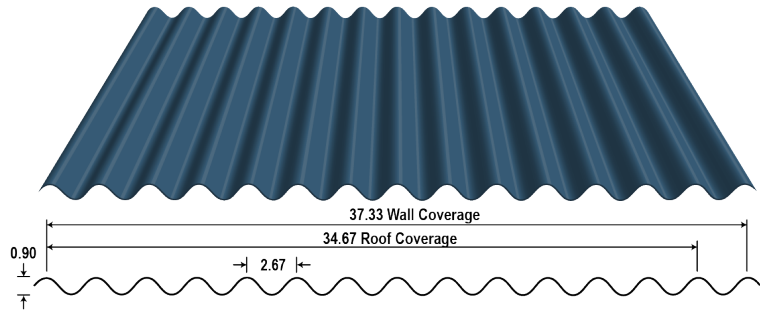

WF-7/8" CORRUGATED

JULY, 2025

ACCESSORIES

FIBERGLASS PANELS
8 OZ CLEAR 12'

\$ PER SHEET

STORMTREAD XW SYNTHETIC
ROOF UNDERLAYMENT
1000 SQ. FT.

\$ PER ROLL

SAHARA BREATHABLE SYN-
THETIC
ROOF UNDERLAYMENT
1000 SQ. FT.

CUT CHARGE UNDER 3'

\$ EACH

STANDARD LENGTHS: 1' - 40'

STANDARD PROFILE WEIGHTS:

- 26ga - 3.25 lbs. / LINEAL FT.
- 24ga - 4.00 lbs. / LINEAL FT.
- 22ga - 4.95 lbs. / LINEAL FT.

SMP COLORS & GAUGES (SEE NET PRICE PAGE)